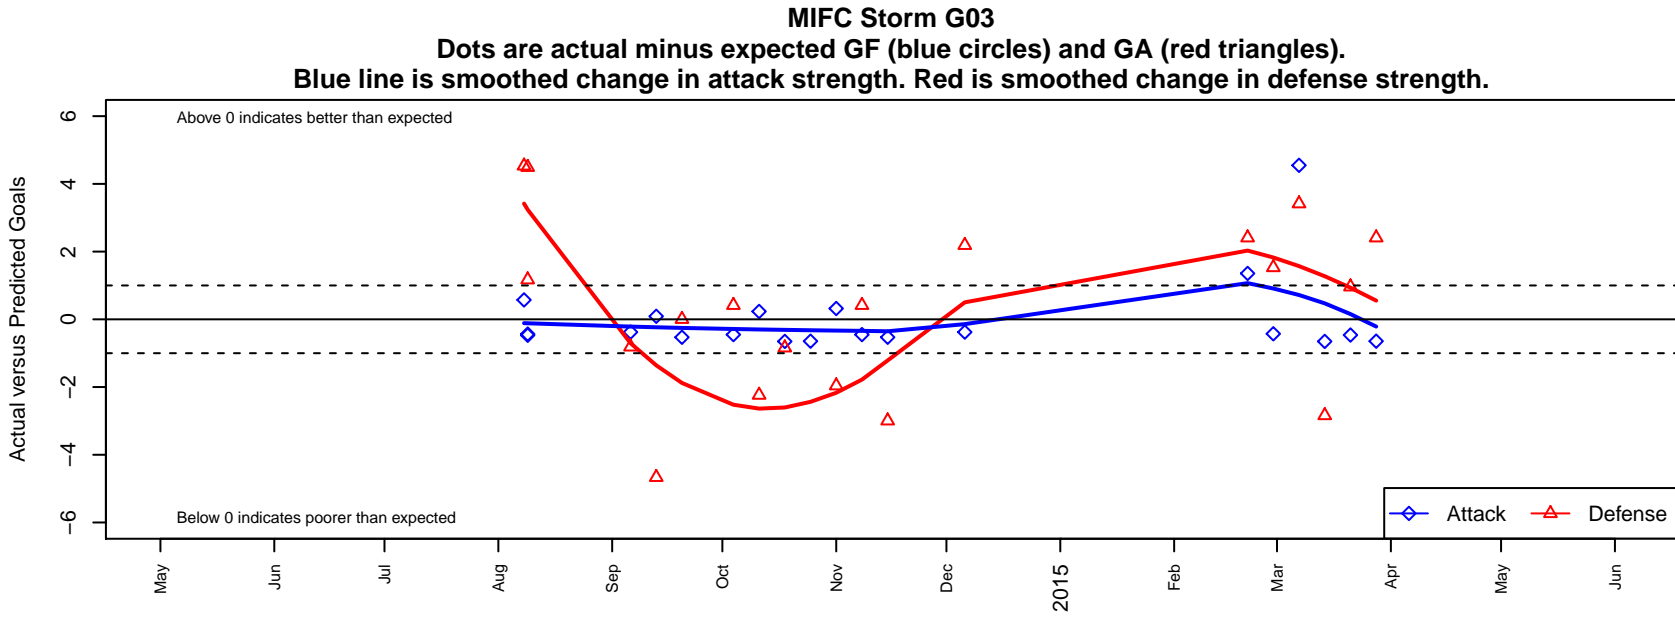

# MIFC Storm G03

Mercer Island FC  
 Mercer Island, WA  
 G03 total strength=-10  
 attack=0.09 defense=0.04  
 fall league = NPSL G11D3  
 spr league = Spr NPSL G11D2

alt names used:  
 MIFC Storm G03  
 Mercer Island Storm  
 Storm

Venues played:  
 2014 Shoreline Classic GU11  
 2014 NPSL G11D3  
 2014 Spr NPSL G11D2

**attack and defense variance (black dot)  
relative to other teams  
and top 10 in region**

**attack and defense rating  
relative to others at age  
and all opponents in last 13 months**