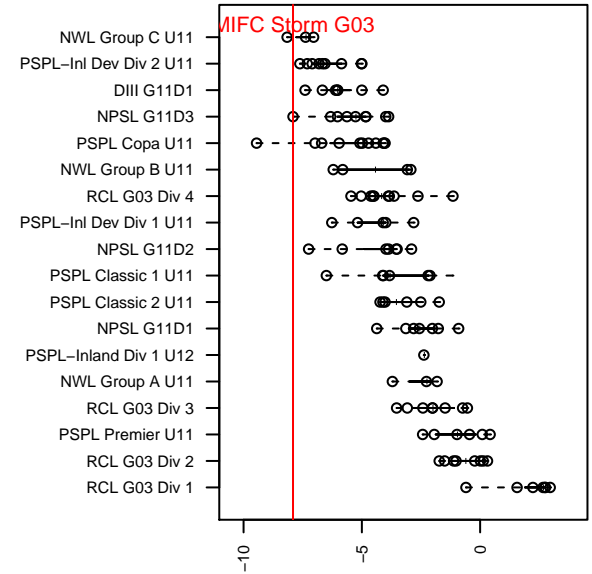

# MIFC Storm G03

Mercer Island FC  
 Mercer Island, WA  
 G03 total strength=-10  
 attack=0.09 defense=0.04  
 fall league = NPSL G11D3  
 spr league = Spr NPSL G11D2

alt names used:  
 MIFC Storm G03  
 Mercer Island Storm  
 Storm

Venues played:  
 2014 Shoreline Classic GU11  
 2014 NPSL G11D3  
 2014 Spr NPSL G11D2

**attack and defense variance (black dot)  
relative to other teams  
and top 10 in region**

**attack and defense rating  
relative to others at age  
and all opponents in last 13 months**