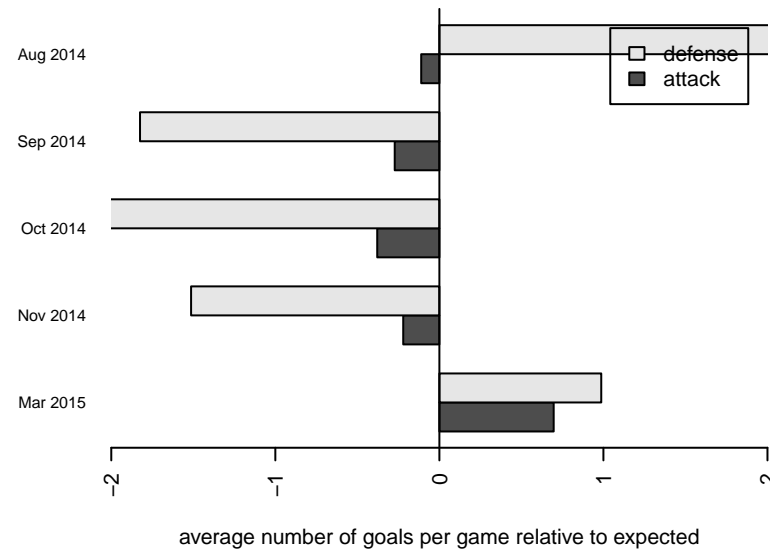

Performance relative to 13 month average